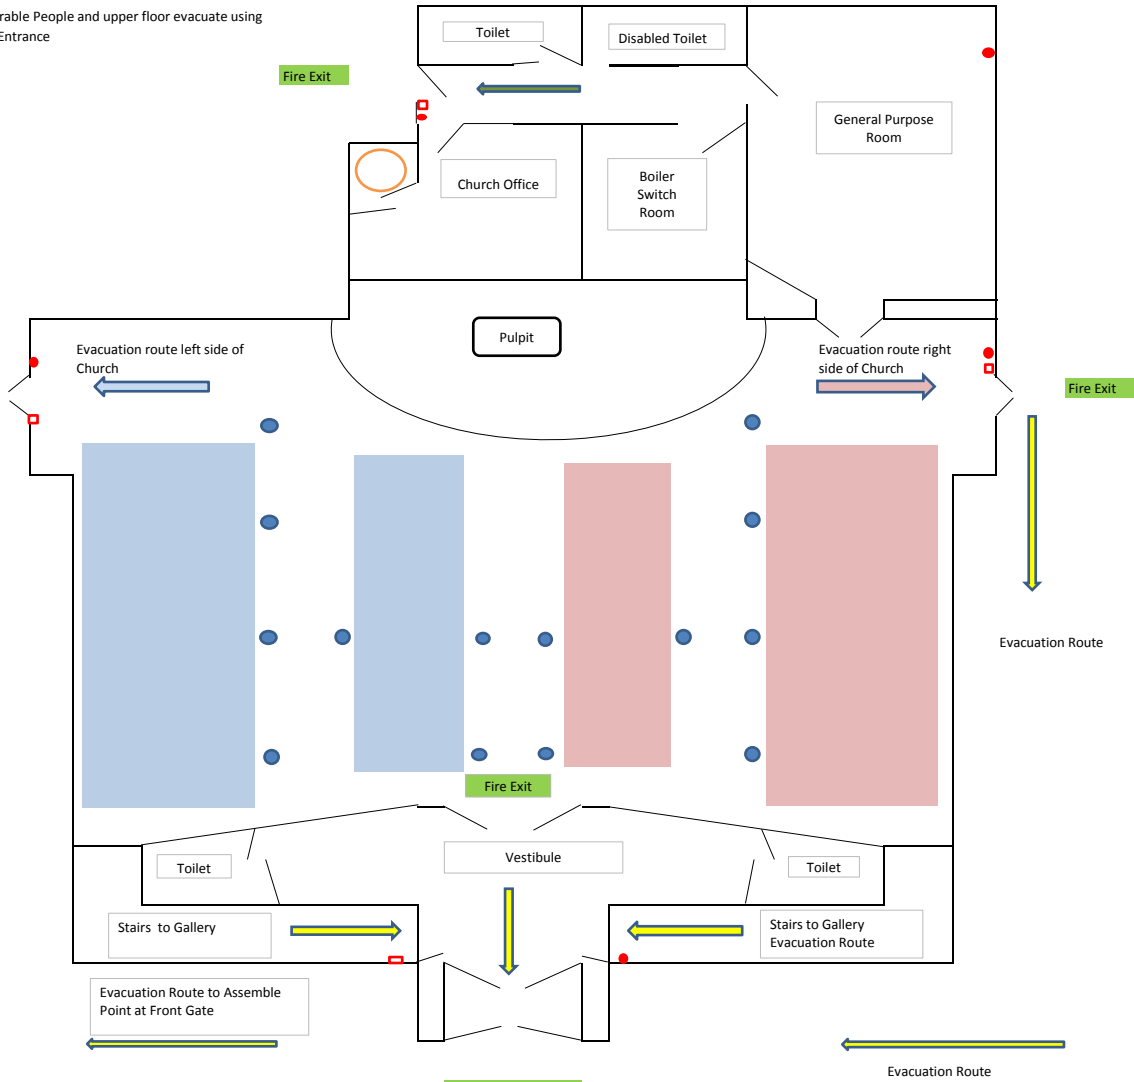

Fire Evacuation Plan

Kinross Parish Church
 Fire Evacuation Plan Lower Floor
 Doc Ref: HSF-002 Rev 1

- Fire Extinguisher
- Break Point Firm Alarm
- Evacuation Routes (Follow Colour)

Vulnerable People and upper floor evacuate using front Entrance

Lower Floor of Church

Entrance/Fire Exit

Upper Floor of Church