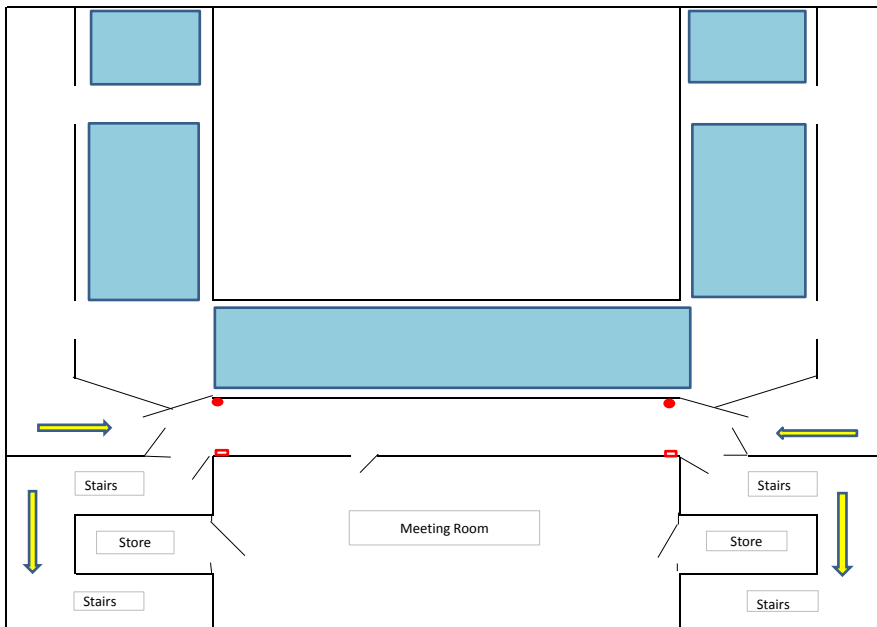

Fire Evacuation Plan

Kinross Parish Church
 Fire Evacuation Plan Lower Floor
 Doc Ref: HSF-002 Rev 1

- Fire Extinguisher
- Break Point Firm Alarm
- Evacuation Routes (Follow Colour)

Vulnerable People and upper floor evacuate using front Entrance

Lower Floor of Church

Entrance/Fire Exit

Upper Floor of Church